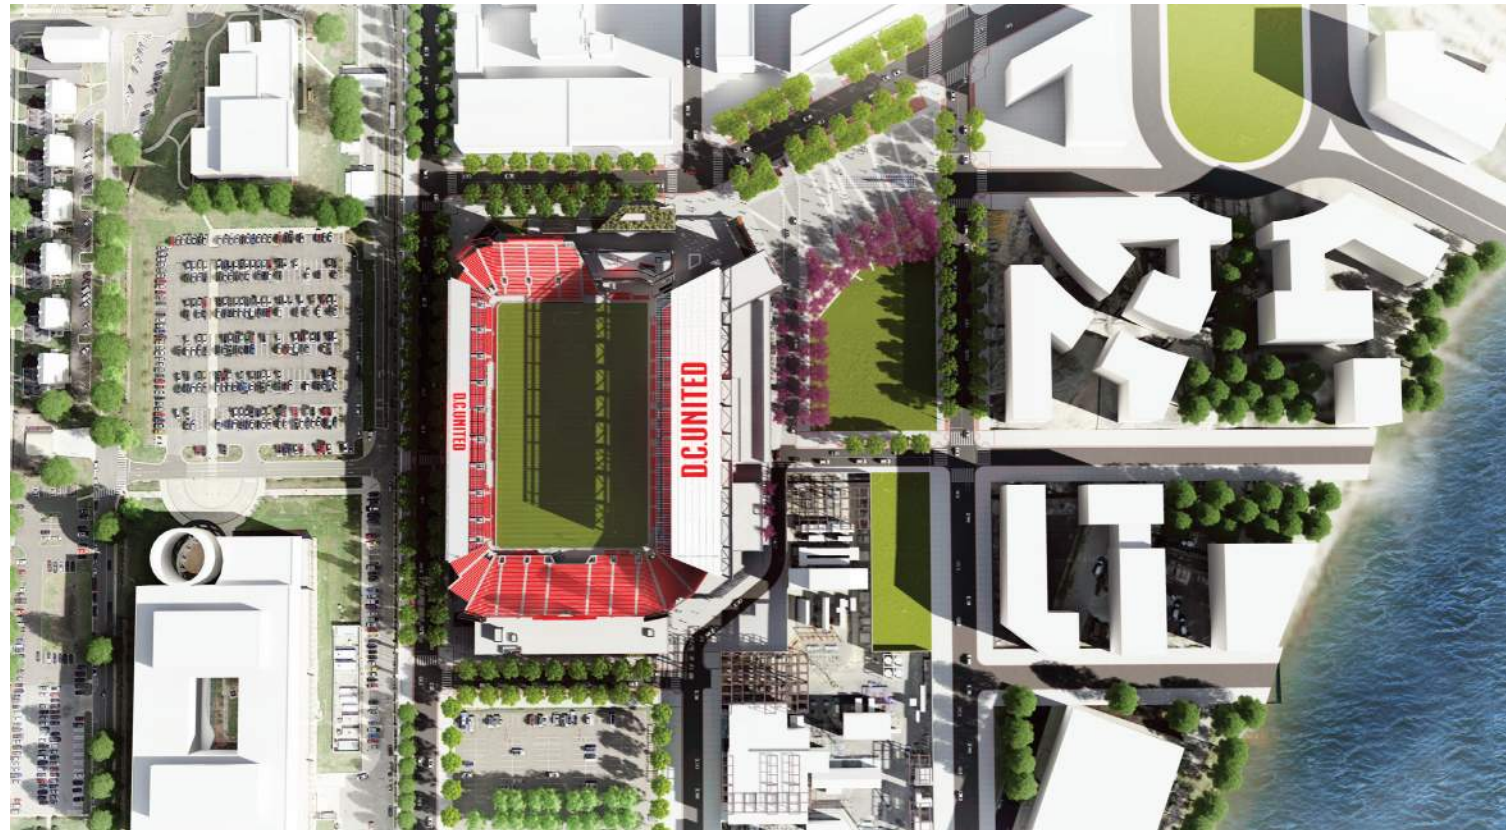

STADIUM SUN STUDY

SUMMER SOLSTICE - 8:00 AM

SUMMER SOLSTICE - 10:00 AM

SUMMER SOLSTICE - 1:00 PM

SUMMER SOLSTICE - 4:00 PM

EQUINOX - 8:00 AM

EQUINOX - 10:00 AM

EQUINOX - 1:00 PM