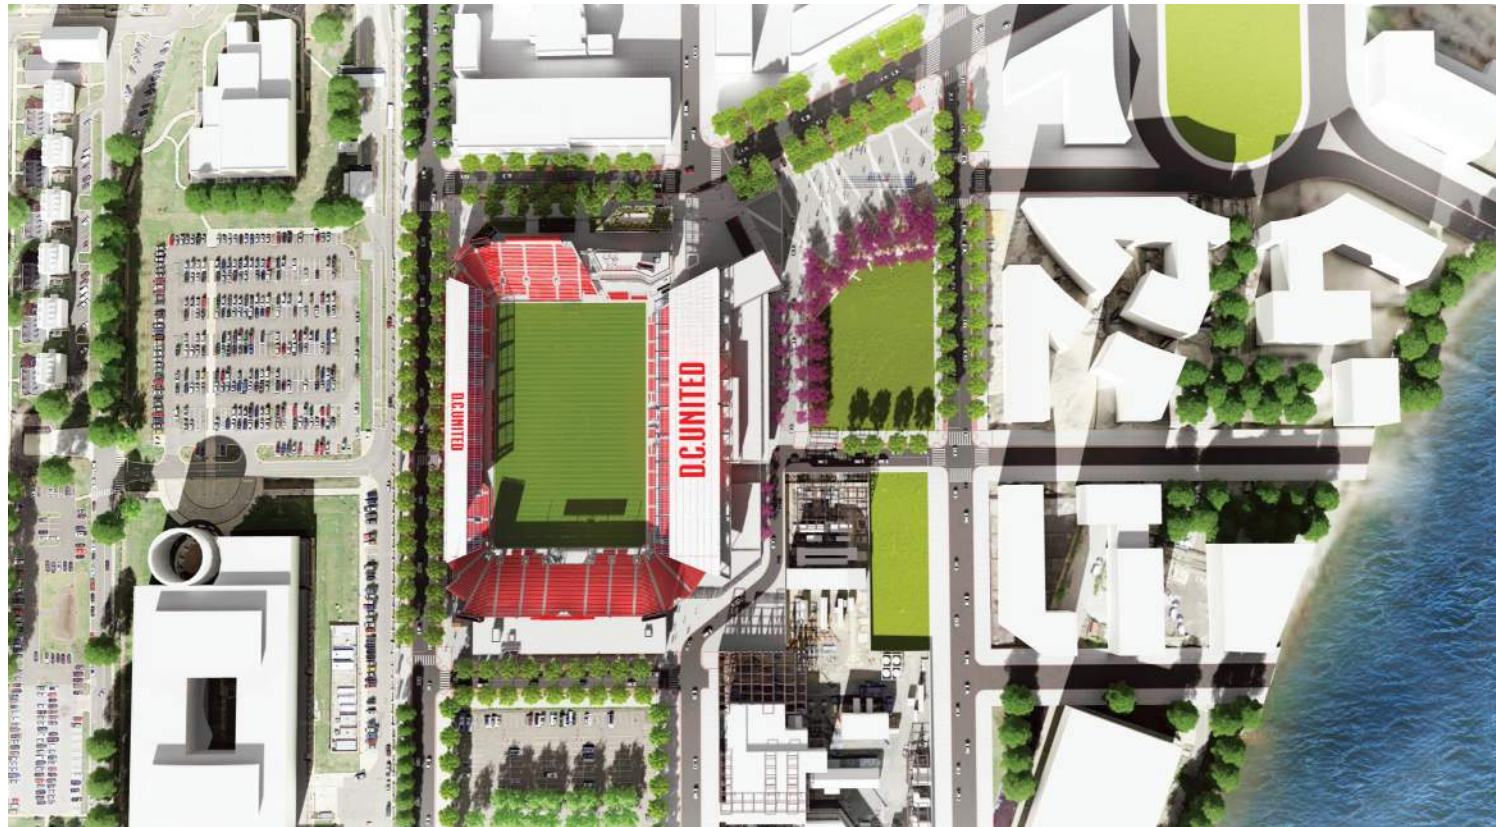

WINTER SOLSTICE - 1:00 PM